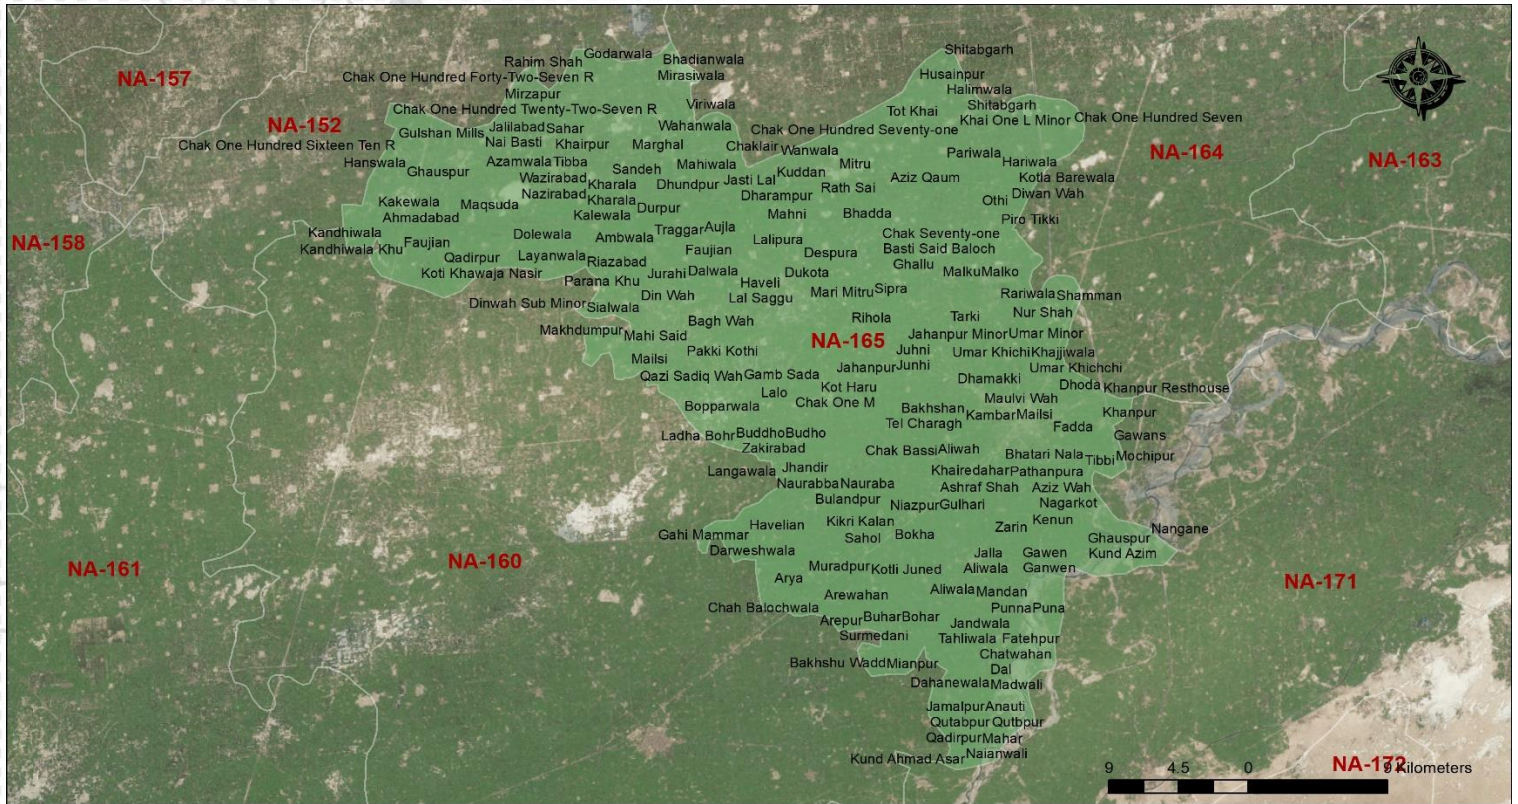

CONSTITUENCY PROFILE

NA-165 VEHARI-IV

PUNJAB

CONSTITUENCY
POPULATION

700,334

VOTER STATISTICS

Male

219,862

Female

166,719

Total

386,581

55%

of the total population
are registered as voters

POLLING STATIONS

73

Male

66

Female

158

Combined

297

Total

Number of polling stations where
registered voters exceed 1,200

AVERAGE VOTER
AT POLLING STATION

1,302

AVERAGE VOTER
AT POLLING BOOTH

612

LIST OF CONTESTING CANDIDATES

#	Name	Name of Political Party
1	Asif Saeed	Independent
2	Ahmad Nawaz Khan Khichi	Independent
3	Aurangzeb Khan Khichi	Pakistan Tehreek-e-Insaf
4	Haq Dad Ali Khan	Independent
5	Saeed Ahmad Khan Manais	Pakistan Muslim League (Nawaz)
6	Abdullah Hayat Khan	Independent
7	Ghulam Mustafa	Tehreek-e-Labaik Pakistan
8	Mahmood Hayat Khan	Pakistan Peoples Party Parliamentarians
9	Mian Majid Nawaz	Independent